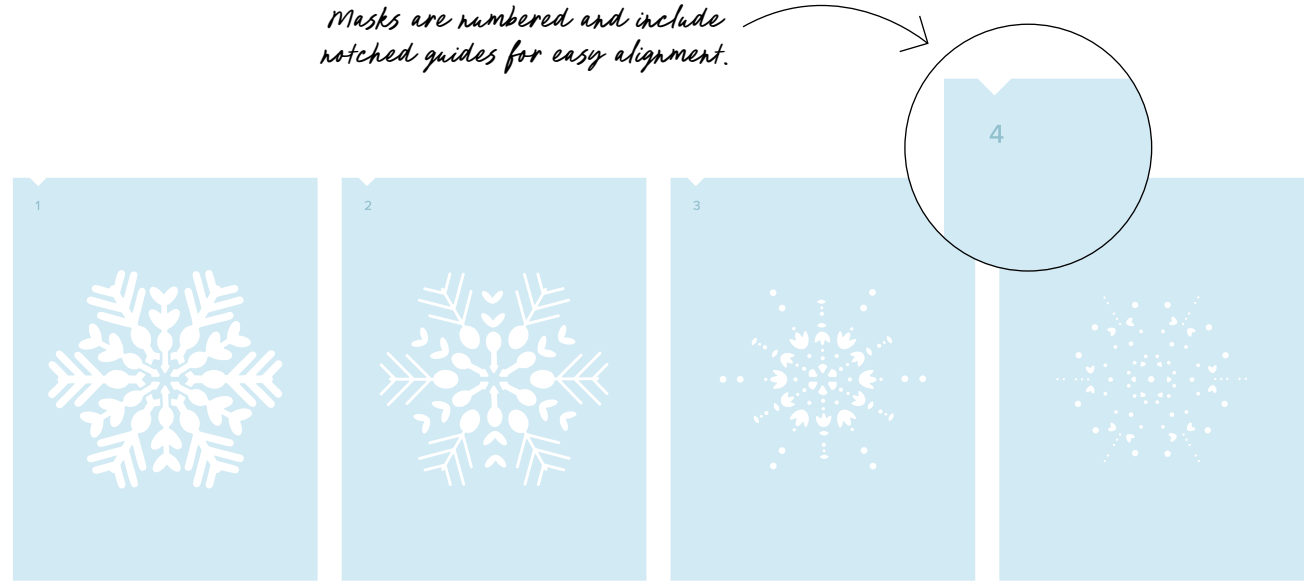

Masks are numbered and include notched guides for easy alignment.

SNOWY DELIGHTS DECORATIVE MASKS • 165808 | $21.00 AUD | $25.25 NZD
4 masks: 1 each of 4 designs. 5" x 6-3/4" (12.7 x 17.2 cm). Create textured backgrounds with Embossing Paste and Palette Knives (available in our online store) or Classic Stampin' Ink™ (AC p. 137–139).