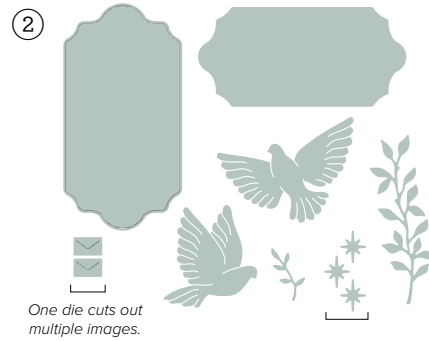

Includes two sheets of precut designs.

*Build a seasonal village
with precut images.*

Customise your envelope boxes with three different latch types: a heart, circle, and star!

Peaceful Garden

CLOUD COVER

MISTY MOONLIGHT

SECRET SEA

PECAN PIE

CRUMB CAKE

BASIC BEIGE

One die cuts out multiple images.

Suite Collection

165932 | \$159.25 AUD | \$191.25 NZD

4. PEACEFUL GREENERY 3D EMBOSSEING FOLDER • 165928 | \$17.50 AUD | \$21.00 NZD
4-1/2" x 6-1/4" (11.4 x 15.9 cm).

5. HUES OF BLUE FLOWERS
165930 | \$15.75 AUD | \$19.00 NZD
160 adhesive-backed pieces. 6 mm, 8 mm. White, Cloud Cover, Misty Moonlight, Secret Sea.