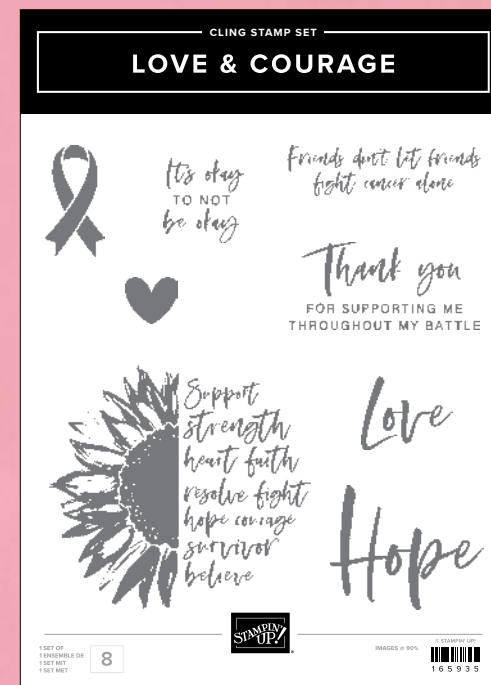

LOVE & COURAGE
165935 | $44.00 AUD | $53.00 NZD
8 cling stamps