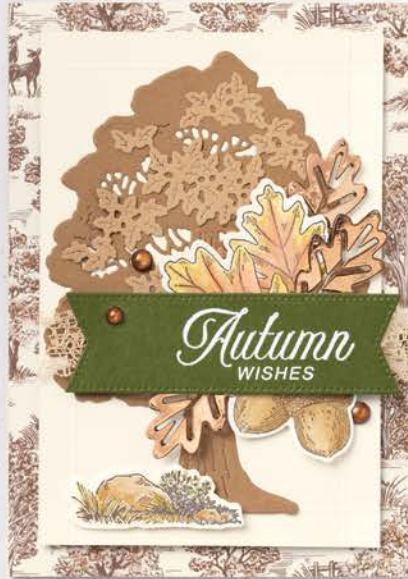

Autumn Toile

CAJUN CRAZE   MOSSY MEADOW   PECAN PIE   EARLY ESPRESSO   VERY VANILLA   GRAY GRANITE