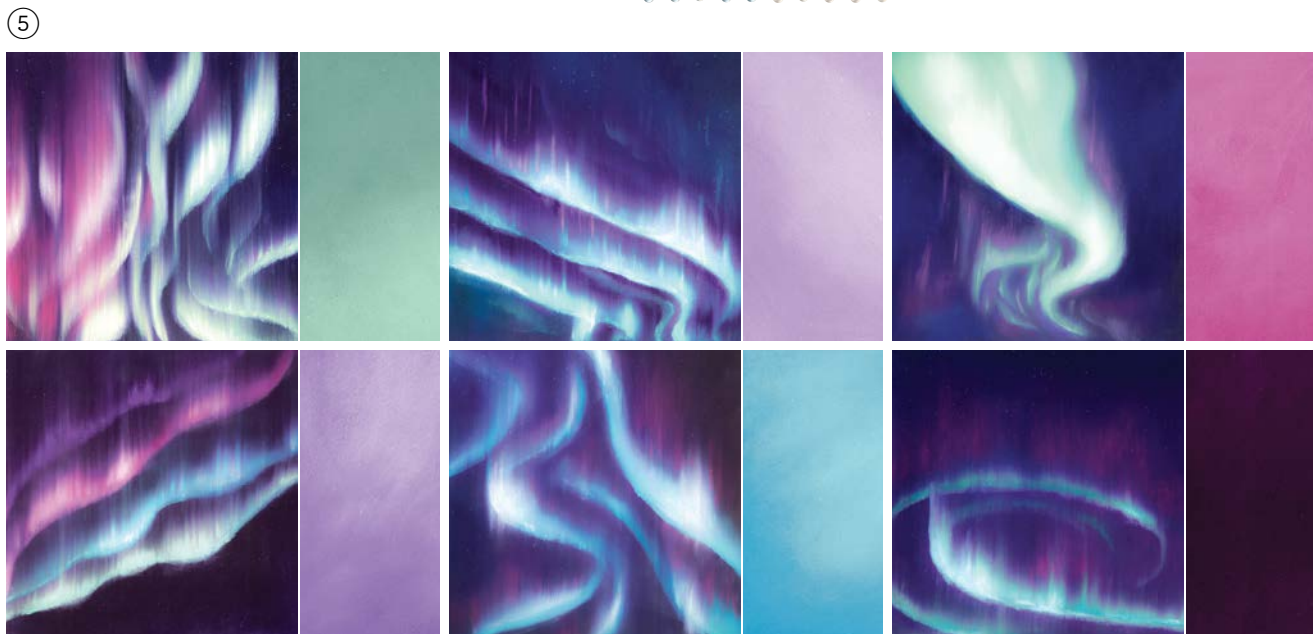

Suite Collection

165768 | $143.25 AUD | $171.25 NZD

Suite collection includes one of each item listed below.

1-2. LIGHT & WONDER BUNDLE

165763 | $101.00 AUD | $120.00 NZD
$90.75 AUD | $108.00 NZD

10% BUNDLED SAVINGS

Stamp Set + Dies

3. FROSTED IRIDESCENT DOTS

165766 | $15.75 AUD | $19.00 NZD

200 adhesive-backed pieces.

4 mm, 5 mm. Berry Burst, Gorgeous Grape, Balmy Blue, clear.

4. BALMY BLUE 1/2" (1.3 CM) SHEER RIBBON

165767 | $15.00 AUD | $18.00 NZD

10 yards (9.1 m).

5. LIGHTS OF AURORA 6" X 6"

(15.2 X 15.2 CM) DESIGNER SERIES PAPER

165755 | $21.75 AUD | $26.25 NZD

48 sheets: 8 each of 6 double-sided designs.

Azure Afternoon, Balmy Blue, Basic Black, Berry Burst, Gorgeous Grape, Pool Party.

To order bundle items individually

1. LIGHT & WONDER STAMP SET

165756 | $34.00 AUD | $40.00 NZD
11 photopolymer stamps.

2. LIGHT & WONDER DIES

165762 | $67.00 AUD | $80.00 NZD
9 dies. Largest die: 5-7/8" x 2-7/8"
(14.9 x 7.3 cm).