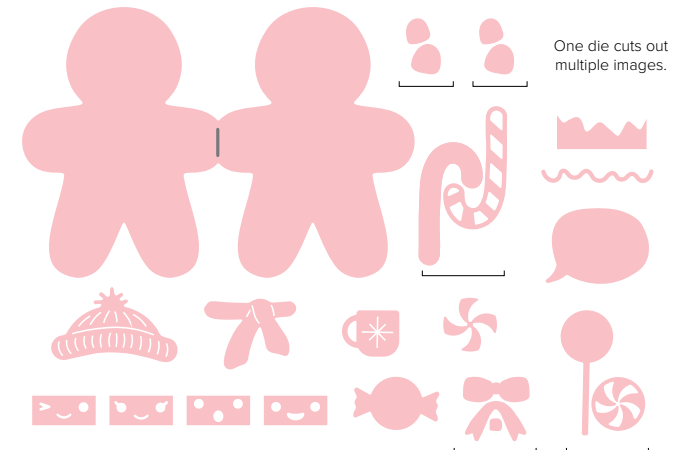

GINGERBREAD MAN DIES
165784 | $63.00 AUD | $76.00 NZD
18 dies. Largest die: 6-7/8" x 4-7/8" (17.5 x 12.4 cm).
Use with a Stampin' Cut & Emboss Machine (AC p. 80).