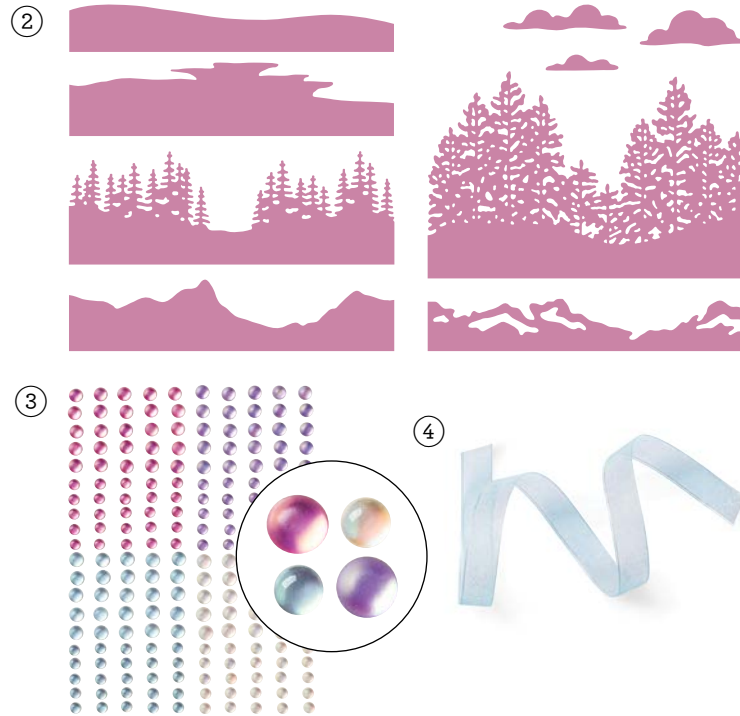

Suite Collection

165768 | $143.25 AUD | $171.25 NZD

Suite collection includes one of each item listed below.

1-2. LIGHT & WONDER BUNDLE

165763 | $101.00 AUD | $120.00 NZD
$90.75 AUD | $108.00 NZD

10% BUNDLED SAVINGS

Stamp Set + Dies

3. FROSTED IRIDESCENT DOTS

165766 | $15.75 AUD | $19.00 NZD

200 adhesive-backed pieces.

4 mm, 5 mm. Berry Burst, Gorgeous Grape, Balmy Blue, clear.

4. BALMY BLUE 1/2" (1.3 CM) SHEER RIBBON

165767 | $15.00 AUD | $18.00 NZD

10 yards (9.1 m).

5. LIGHTS OF AURORA 6" X 6"

(15.2 X 15.2 CM) DESIGNER SERIES PAPER

165755 | $21.75 AUD | $26.25 NZD

48 sheets: 8 each of 6 double-sided designs.

Azure Afternoon, Balmy Blue, Basic Black, Berry Burst, Gorgeous Grape, Pool Party.

To order bundle items individually

1. LIGHT & WONDER STAMP SET

165756 | $34.00 AUD | $40.00 NZD
11 photopolymer stamps.

2. LIGHT & WONDER DIES

165762 | $67.00 AUD | $80.00 NZD
9 dies. Largest die: 5-7/8" x 2-7/8"
(14.9 x 7.3 cm).