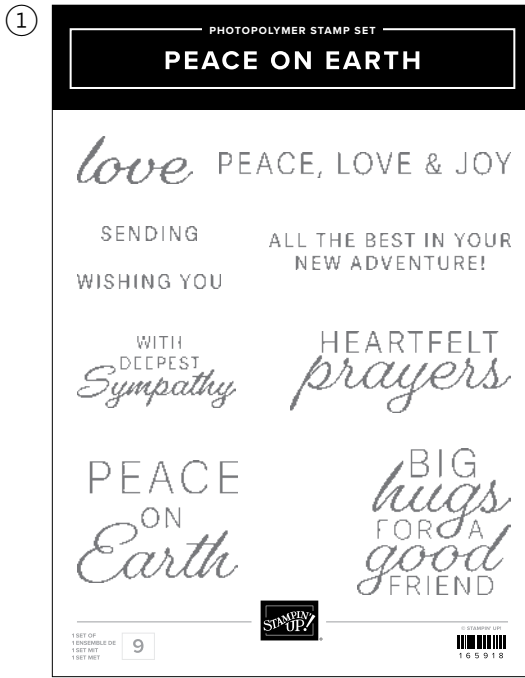

MISTY MOONLIGHT

SECRET SEA

PECAN PIE

CRUMB CAKE

BASIC BEIGE

One die cuts out multiple images.

Suite Collection

165932 | \$159.25 AUD | \$191.25 NZD