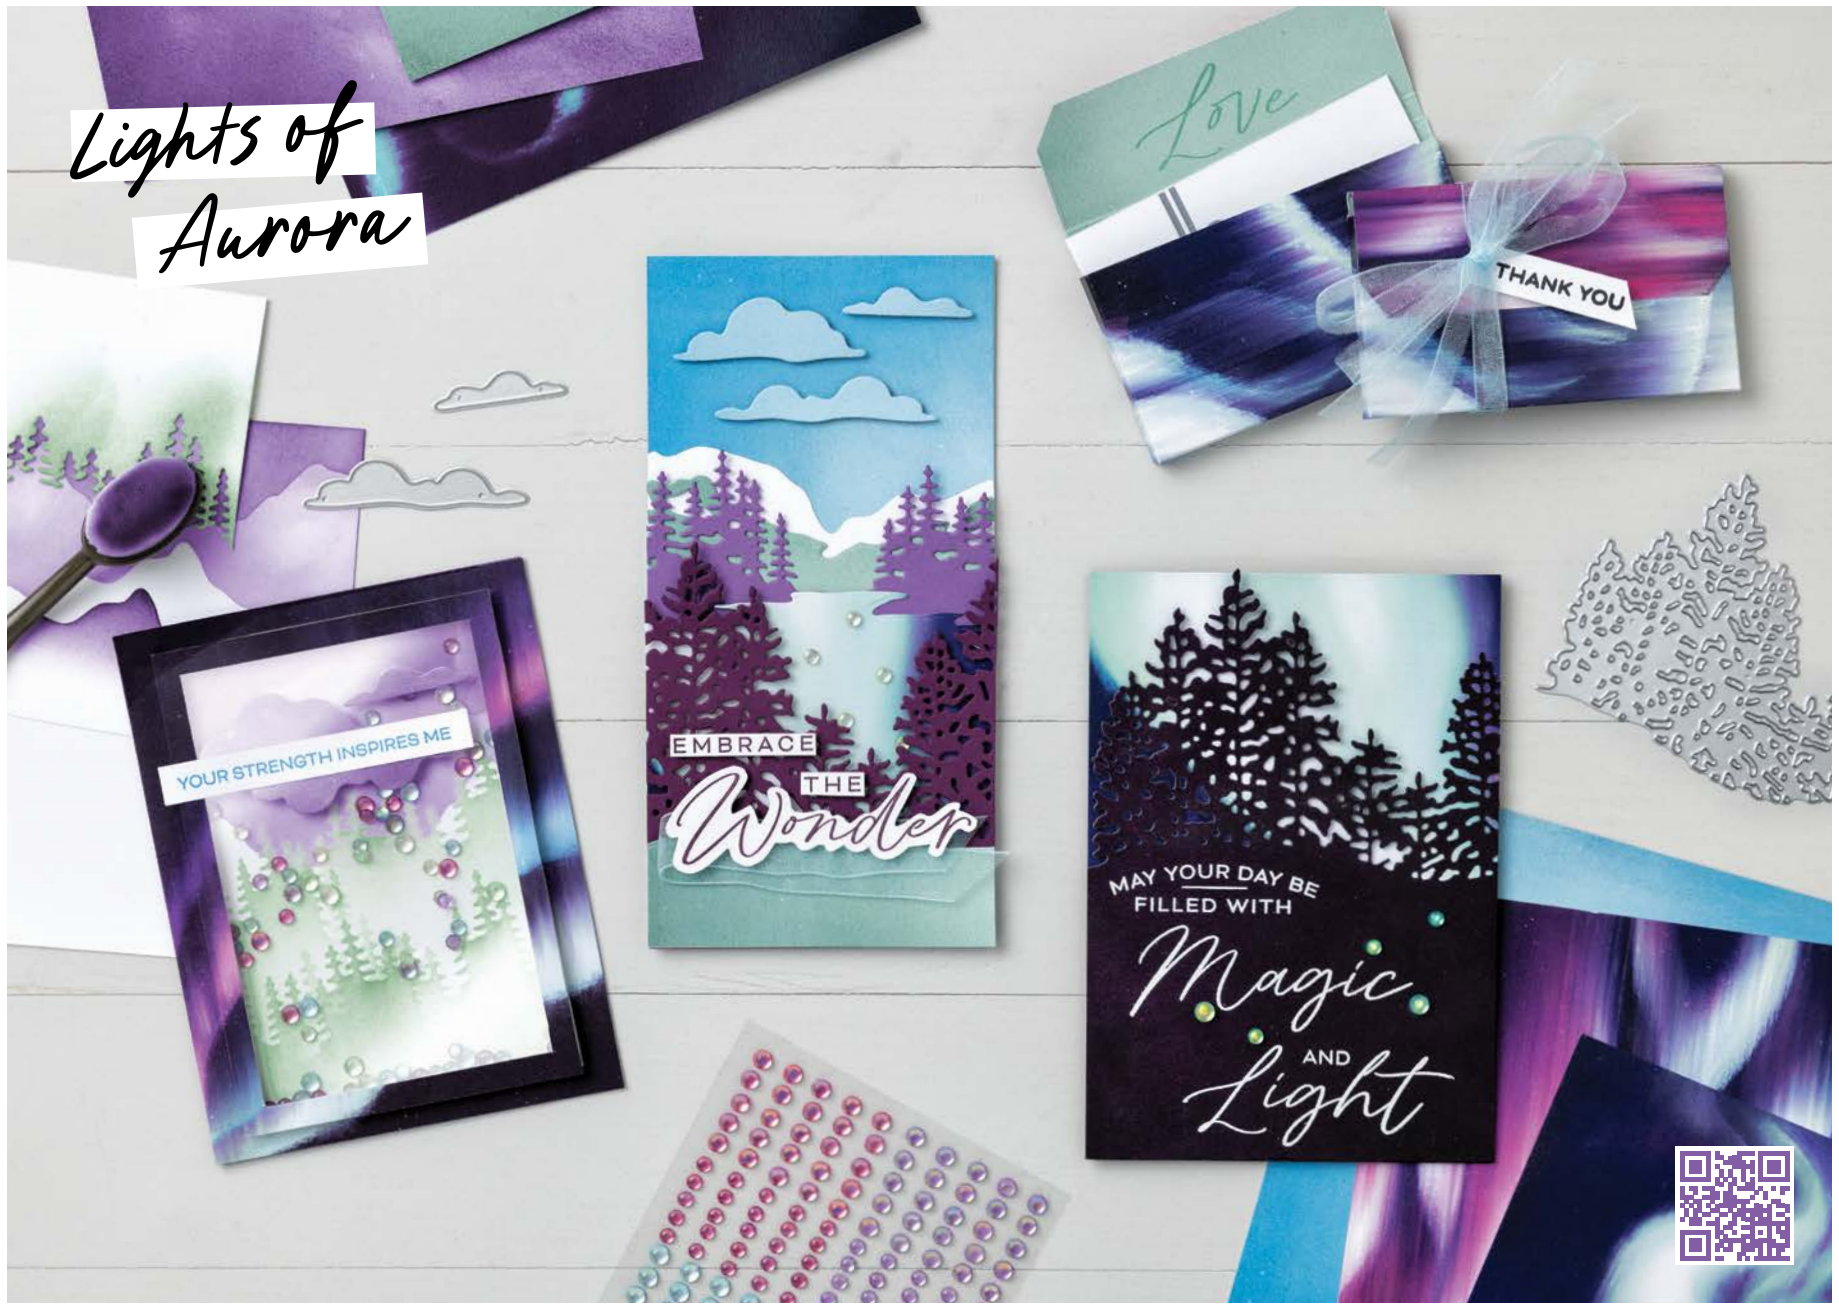

PEACE
ON
Earth

SENDING
HEARTFELT
prayers

*Made for
Each Other*

The Peaceful Greenery
Embossing Folder embosses
a frame that perfectly fits the
Peace on Earth Dies.

Lights of Aurora

AZURE AFTERNOON

BALMY BLUE