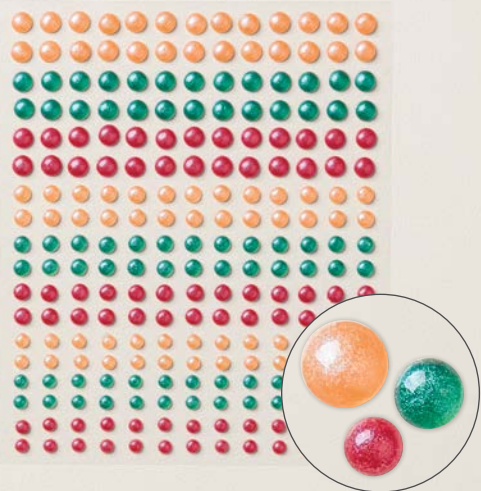

DELIGHTFUL DECORATIVE DOTS
165915 | $15.75 AUD | $19.00 NZD

234 adhesive-backed pieces. 4 mm, 5 mm,
6 mm. Timid Tiger, Shaded Spruce, Real Red.