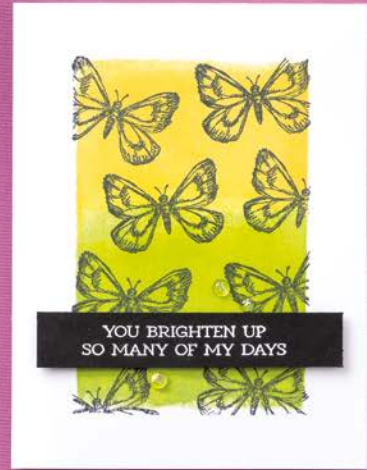

Lovely Layers

Use Blending Brushes to brush ink over masks in sequential order.

ENDURING BEAUTY
DECORATIVE MASKS • 162673
$21.75 AUD | $26.25 NZD
5 masks.

BLENDING BRUSHES • 153611
$27.00 AUD | $32.00 NZD
3 brushes.

SKETCHED BUTTERFLIES
STAMP SET • 163490
$46.00 AUD | $55.00 NZD

Masks are numbered and include notched guides for easy alignment.

Make a Scene

Masking paper can help you build a realistic scene. Simply stamp your image on masking paper, fussy cut, then place over the image you want to keep clean before stamping again.

STAMPIN' UP! MASKING PAPER
155480 | $12.25 AUD | $14.75 NZD
12 sheets.

Tape a Shape

Cut a shape, such as this cloud, from Masking Paper and apply to cardstock, then use a Blending Brush to paint the sky blue.

SMALL BLENDING BRUSHES
160518 | $25.00 AUD | $30.00 NZD
3 brushes.