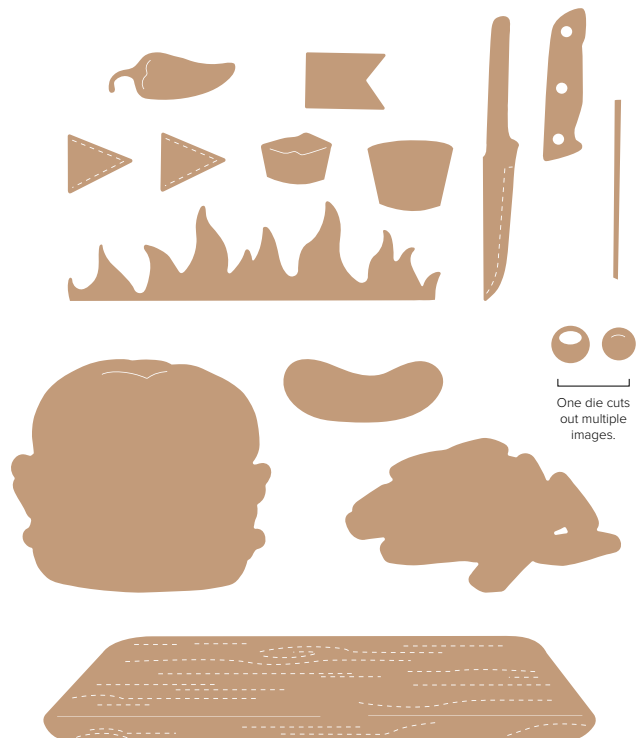

10%
BUNDLED SAVINGS

bistro burger bundle

163650 | \$90.00 AUD | \$108.00 NZD \$81.00 AUD | \$97.00 NZD • Stamp Set + Dies

BISTRO BURGER STAMP SET
163648 | \$41.00 AUD | \$49.00 NZD
7 cling stamps.

BISTRO BURGER DIES • 163649 | \$49.00 AUD | \$59.00 NZD
15 dies. Largest die: 4-7/8" x 1" (12.4 x 2.5 cm).