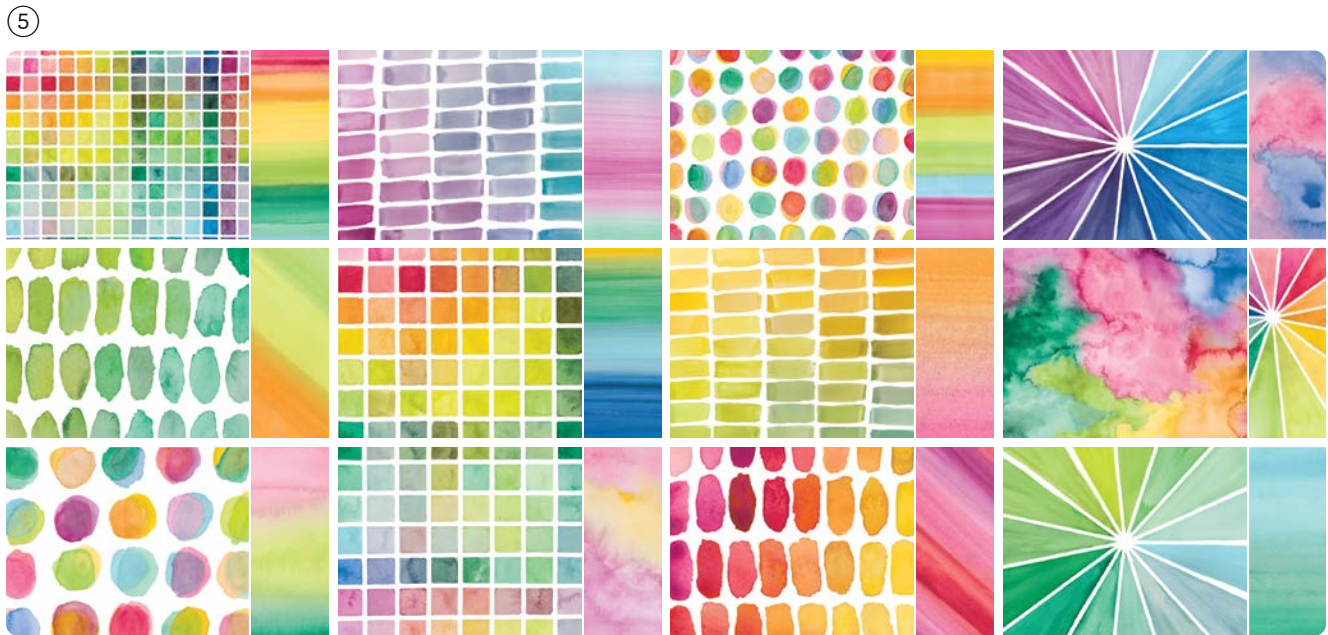

full of life

SUITE COLLECTION • 163369 | $145.25 AUD | $174.75 NZD

1. 10% **BUNDLED SAVINGS** **1-2. FRIENDS FOR LIFE BUNDLE** • 163365 | $104.00 AUD | $125.00 NZD $93.50 AUD | $112.50 NZD • Stamp Set + Dies
   3. IRIDESCENT 1/2" (1.3 CM) STRIPED TRIM • 163299 | $15.00 AUD | $18.00 NZD • 10 yards (9.1 m).
   4. IRIDESCENT FACETED GEMS • 163368 | $15.00 AUD | $18.00 NZD • 100 pieces.
   5. FULL OF LIFE 6" X 6" (15.2 X 15.2 CM) DESIGNER SERIES PAPER • 163357 | $21.75 AUD | $26.25 NZD • 48 sheets.

1. To order bundle items individually 1. **FRIENDS FOR LIFE STAMP SET** • 163359 | $44.00 AUD | $53.00 NZD • 14 photopolymer stamps.
   2. **FRIENDS FOR LIFE DIES** • 163364 | $60.00 AUD | $72.00 NZD • 9 dies. Largest die: 3" x 2-3/4" (7.6 x 7 cm).