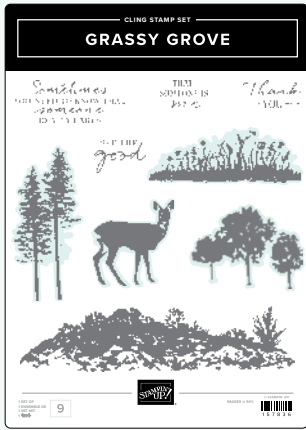

GRASSY GROVE STAMP SET • 157836 | $42.00 AUD | $51.00 NZD
GROVE DIES • 157844 | $68.00 AUD | $82.00 NZD