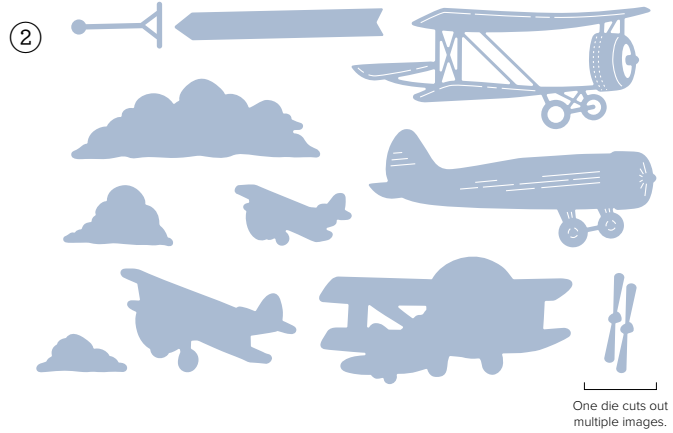

10% **BUNDLED SAVINGS** 1-2. **ADVENTUROUS SKY BUNDLE** • 163447 | ~~\$104.00 AUD | \$125.00 NZD~~ \$93.50 AUD | \$112.50 NZD • Stamp Set + Dies

3. **INDUSTRIAL TRINKETS** • 163450 | \$15.00 AUD | \$18.00 NZD • 40 pieces.