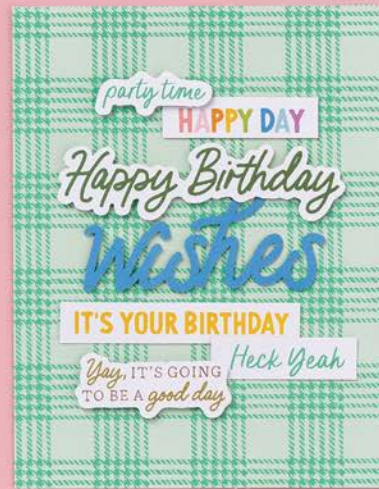

FULLY FLOWERING
EPHEMERA PACK • 163762
\$14.00 AUD | \$17.00 NZD

LABELS & LAYERS
EPHEMERA PACK • 163764
\$14.00 AUD | \$17.00 NZD

and a stamped sentiment

HAPPY BIRTHDAY *thanks* LET'S CELEBRATE
just a note *hello* MISS YOU YAY!
THINKING OF YOU *birthday wishes* THANK YOU

SIMPLY SAID • 163756 | \$30.00 AUD | \$36.00 NZD
10 photopolymer stamps

Cards & Envelopes
+
Ephemera Pack
sentiments

Beautiful

QUICK & EASY OPTIONS

Cards & Envelopes
+
Ephemera Pack
sentiments
& images

Cards & Envelopes
+
Ephemera Pack
sentiments & images
+
stamped sentiments