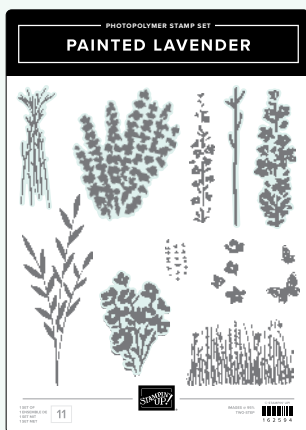

PAINTED LAVENDER STAMP SET
162594 | $35.00 AUD | $42.00 NZD
PAINTED LAVENDER DIES • 162596 | $56.00 AUD | $68.00 NZD