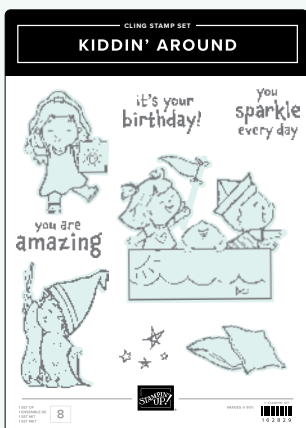

KIDDIN' AROUND STAMP SET • 162829 | $46.00 AUD | $55.00 NZD
KIDDIN' AROUND DIES • 162838 | $60.00 AUD | $72.00 NZD