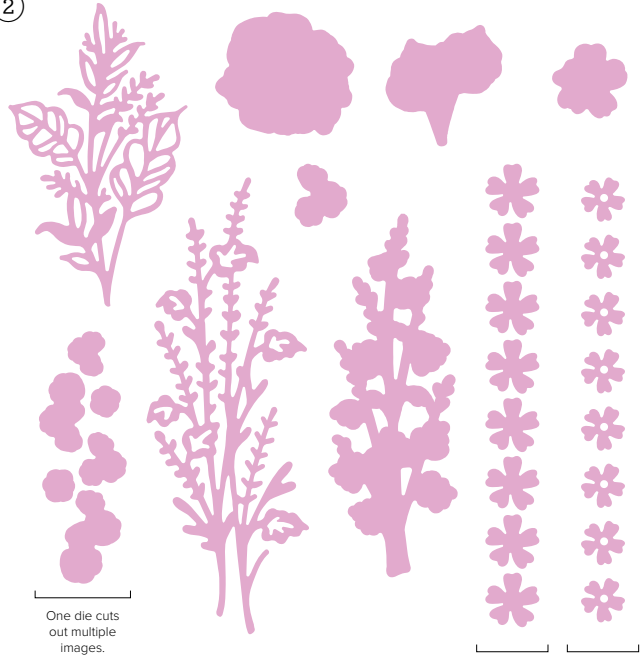

unbounded beauty

SUITE COLLECTION • 163390 | $247.50 AUD | $298.50 NZD

1

2

3

4

PRETTY IN PINK

PEACH PIE

SHY SHAMROCK

SUMMER SPLASH

BERRY BURST

PETUNIA POP