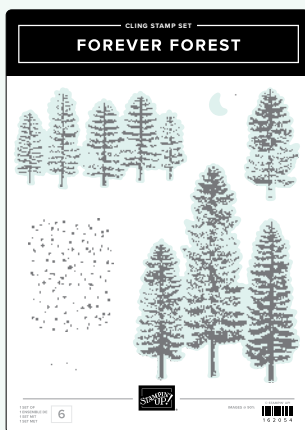

FOREVER FOREST STAMP SET • 162054 | $46.00 AUD | $55.00 NZD
FOREVER FOREST DIES • 162057 | $65.00 AUD | $78.00 NZD