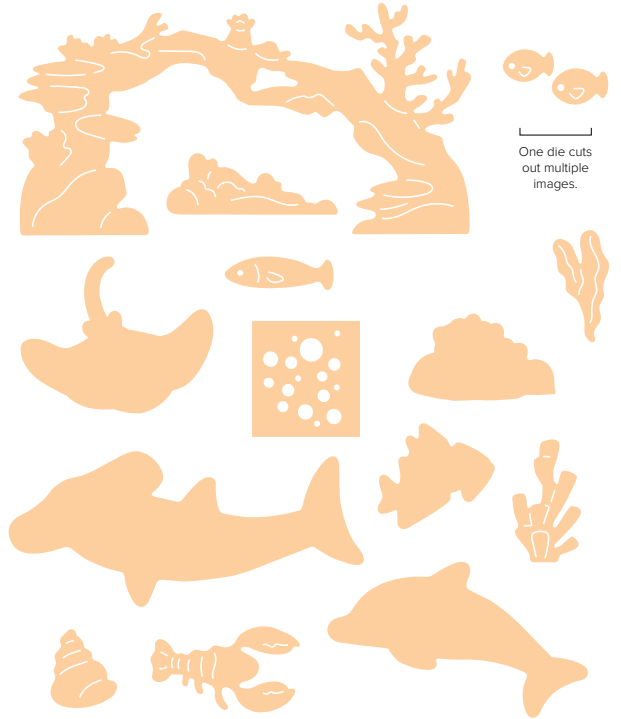

or

KEEPING TABS PUNCH • 163538 | \$41.00 AUD | \$49.00 NZD
 1 punch

10%
BUNDLED SAVINGS

friendly fins bundle

163589 | \$91.00 AUD + \$110.00 NZD \$81.75 AUD | \$99.00 NZD • Stamp Set + Dies

FRIENDLY FINS STAMP SET • 163583 | \$42.00 AUD | \$51.00 NZD
15 photopolymer stamps.