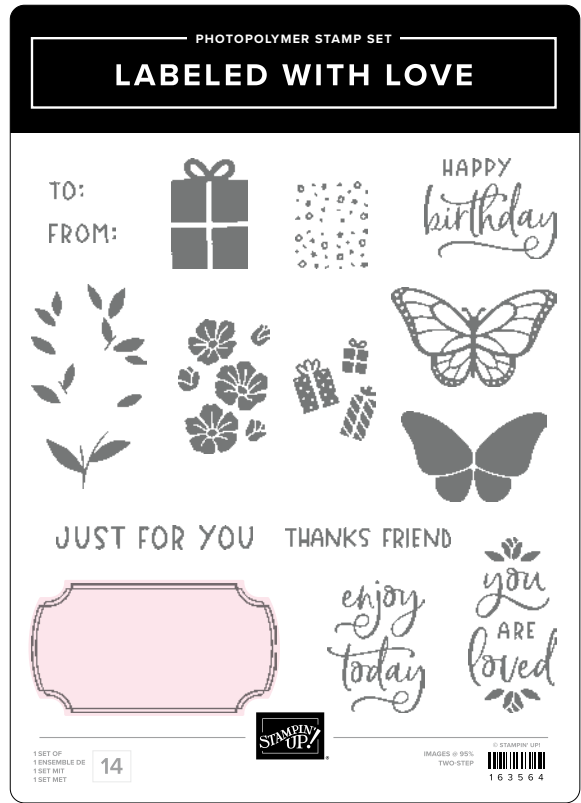

LABELLED WITH LOVE STAMP SET
163564 | $37.00 AUD | $45.00 NZD
14 photopolymer stamps