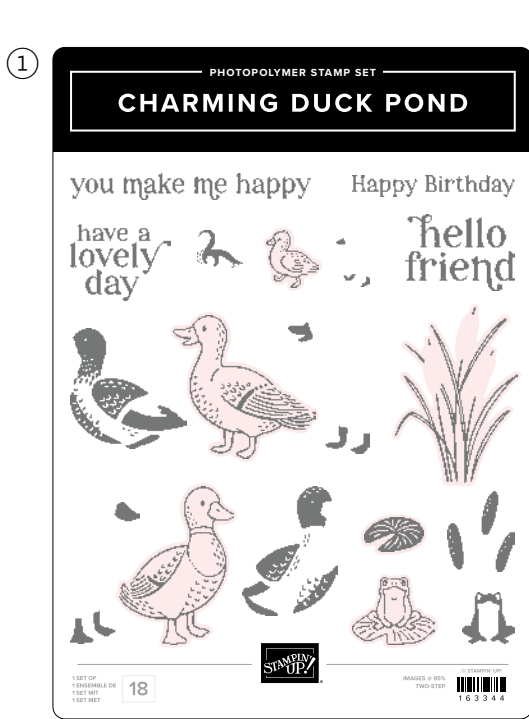

PRETTY IN PINK

PEACH PIE

BALMY BLUE

PRETTY PEACOCK

GRANNY APPLE GREEN

GRAY GRANITE

Lily pond lane

SUITE COLLECTION • 163354 | \$117.50 AUD | \$142.25 NZD

10% BUNDLED SAVINGS 1-2. CHARMING DUCK POND BUNDLE • 163350 | \$91.00 AUD + \$110.00 NZD \$81.75 AUD | \$99.00 NZD • Stamp Set + Dies

3. ADHESIVE-BACKED DAPPLED DOTS • 163353 | \$14.00 AUD | \$17.00 NZD • 120 pieces.