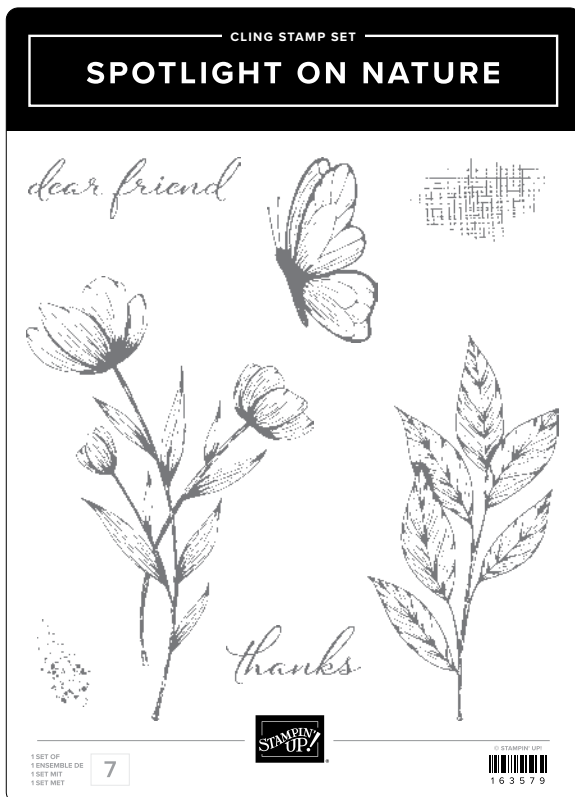

SPOTLIGHT ON NATURE STAMP SET
163579 | $41.00 AUD | $49.00 NZD
7 cling stamps.