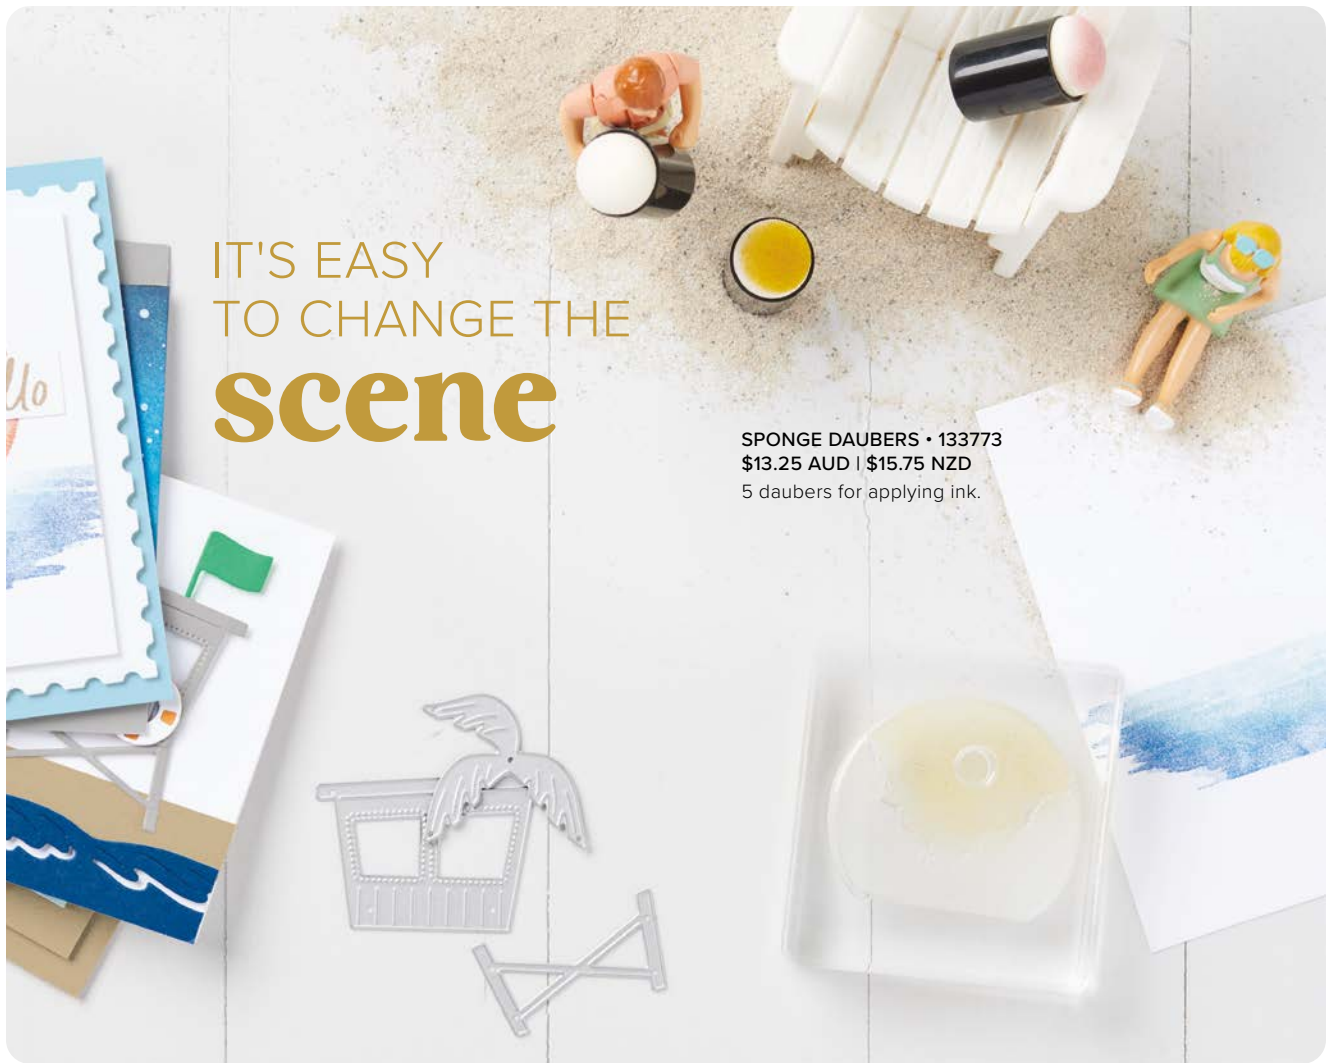

IT'S EASY
TO CHANGE THE
scene

SPONGE DAUBERS • 133773
$13.25 AUD | $15.75 NZD
5 daubers for applying ink.