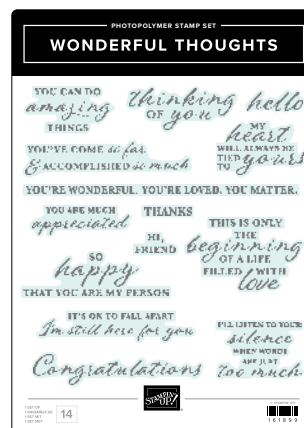

WONDERFUL THOUGHTS STAMP SET
161899 | $44.00 AUD | $53.00 NZD
WONDERFUL THOUGHTS DIES • 161491 | $60.00 AUD | $72.00 NZD