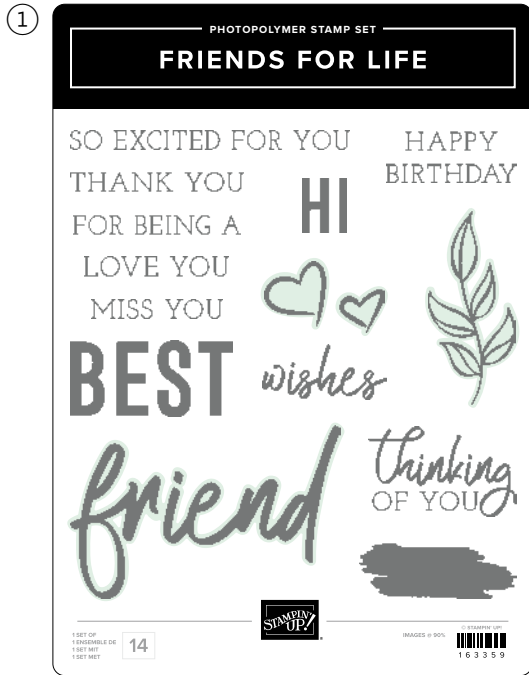

full of life

SUITE COLLECTION • 163369 | $145.25 AUD | $174.75 NZD

1. 10% **BUNDLED SAVINGS** **1-2. FRIENDS FOR LIFE BUNDLE** • 163365 | $104.00 AUD | $125.00 NZD $93.50 AUD | $112.50 NZD • Stamp Set + Dies
   3. IRIDESCENT 1/2" (1.3 CM) STRIPED TRIM • 163299 | $15.00 AUD | $18.00 NZD • 10 yards (9.1 m).
   4. IRIDESCENT FACETED GEMS • 163368 | $15.00 AUD | $18.00 NZD • 100 pieces.
   5. FULL OF LIFE 6" X 6" (15.2 X 15.2 CM) DESIGNER SERIES PAPER • 163357 | $21.75 AUD | $26.25 NZD • 48 sheets.

1. To order bundle items individually 1. **FRIENDS FOR LIFE STAMP SET** • 163359 | $44.00 AUD | $53.00 NZD • 14 photopolymer stamps.
   2. **FRIENDS FOR LIFE DIES** • 163364 | $60.00 AUD | $72.00 NZD • 9 dies. Largest die: 3" x 2-3/4" (7.6 x 7 cm).