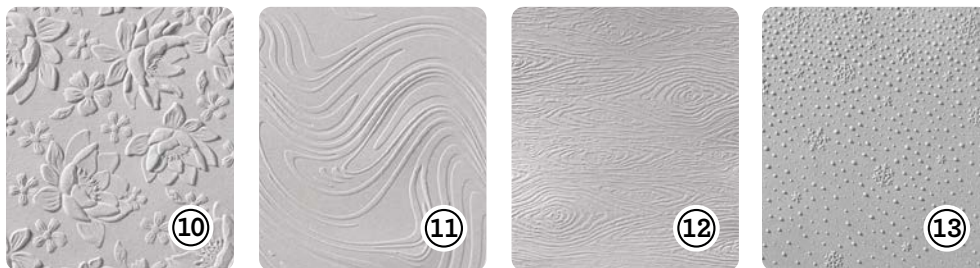

1. Ink your folder before running it through the Stampin' Cut & Emboss Machine.

2. Add ink to your paper after embossing.

3. Use a hybrid embossing folder to emboss and die cut at the same time.

Pretty Patterns