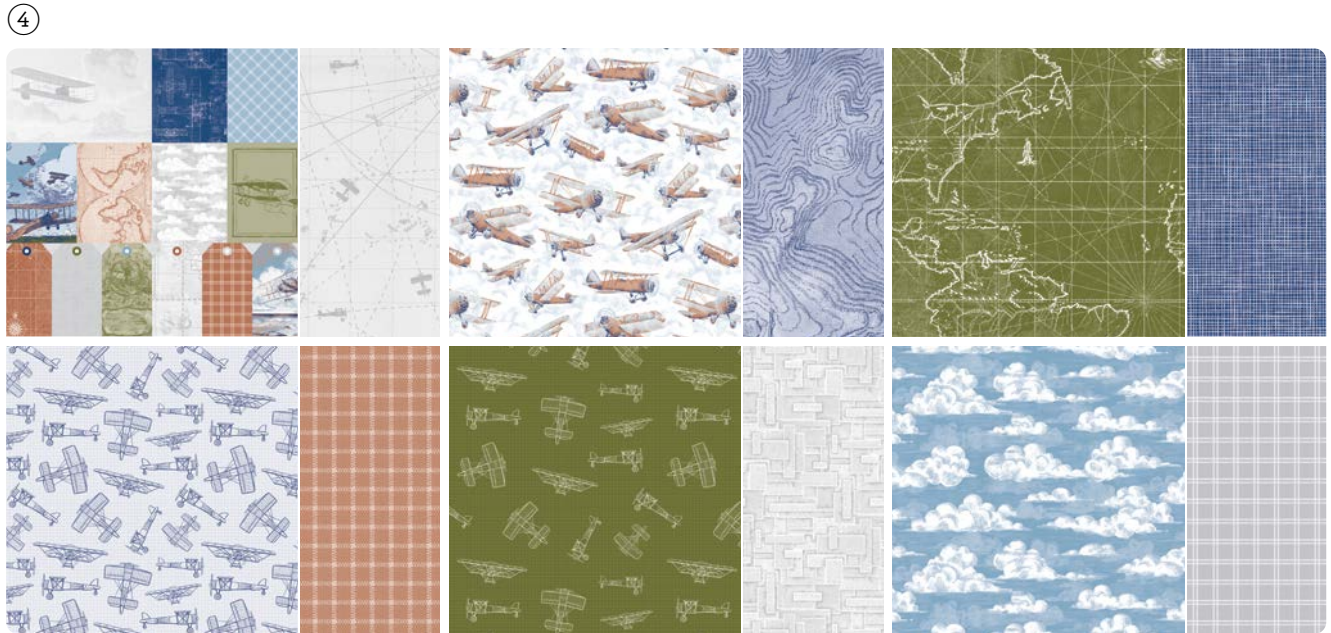

2. CITRUS BLOOMS DIES • 163294 | \$75.00 AUD | \$91.00 NZD • 15 dies. Largest die: 5-1/8" x 3-3/4" (13 x 9.5 cm).

COPPER CLAY

MOSSY MEADOW

BOHO BLUE

NIGHT OF NAVY

SMOKY SLATE

take to the sky

SUITE COLLECTION • 163832 | \$130.25 AUD | \$156.75 NZD