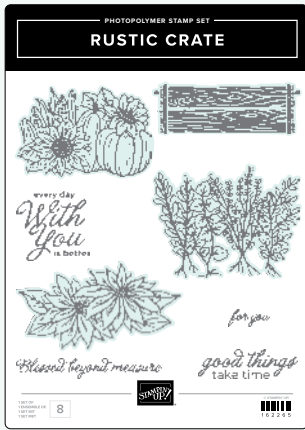

RUSTIC CRATE STAMP SET • 162265 | $35.00 AUD | $42.00 NZD
RUSTIC CRATE DIES • 162267 | $60.00 AUD | $72.00 NZD