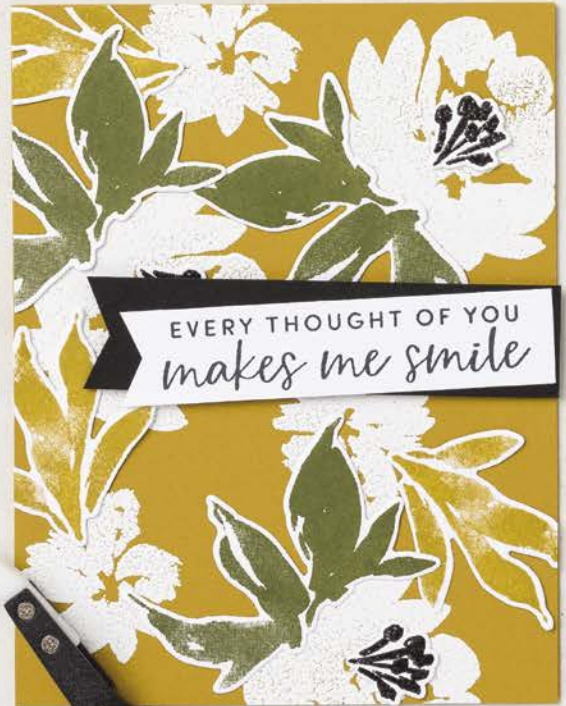

Use Metallics powders for extra shimmer!

Get the Embossing Additions Tool Kit (item 159971) for cleaner and easier crafting!