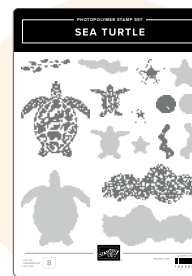

BLOCK H • 118490
\$16.75 AUD | \$20.00 NZD
4-7/16" x 1-5/8" (11.3 x 4.1 cm)

featured

Shop our online store to see these
and all our Reversibles stamp sets!

**PLANTED PARADISE
STAMP SET • 162925**
\$39.00 AUD | \$47.00 NZD