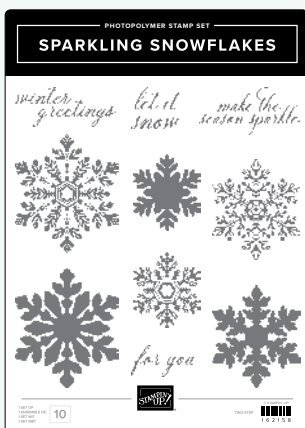

SENTIMENTAL PARK STAMP SET • 160561 | \$42.00 AUD | \$51.00 NZD
SENTIMENTAL PARK DIES • 160566 | \$60.00 AUD | \$72.00 NZD

SOMETHING FANCY STAMP SET • 160416 | \$41.00 AUD | \$49.00 NZD
SOMETHING FANCY DIES • 160424 | \$49.00 AUD | \$59.00 NZD