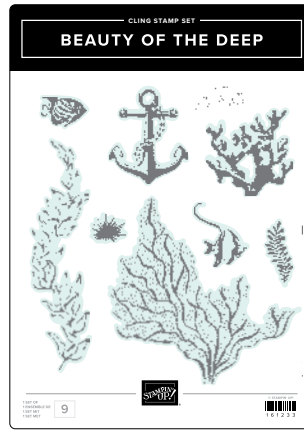

BEAUTY OF THE DEEP STAMP SET
161233 | $44.00 AUD | $53.00 NZD
BEAUTY OF THE DEEP DIES • 161236 | $58.00 AUD | $70.00 NZD