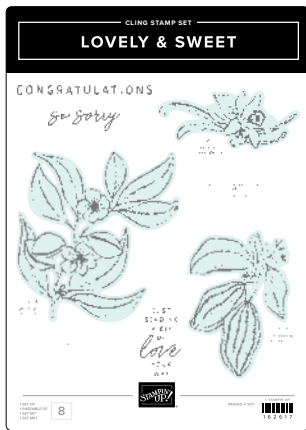

LOVELY & SWEET STAMP SET • 162617 | $46.00 AUD | $55.00 NZD
LOVELY & SWEET DIES • 162626 | $56.00 AUD | $68.00 NZD