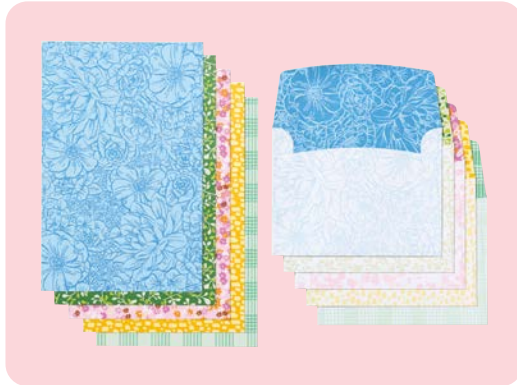

start with cards & envelopes

5 card bases and 5 envelopes.
Folded card size: 4-1/4" x 5-1/2" (10.8 x 14 cm).

SUNNY SPRINGS CARDS & ENVELOPES
163754 | \$14.00 AUD | \$17.00 NZD

CALMING CREEK CARDS & ENVELOPES
163753 | \$14.00 AUD | \$17.00 NZD