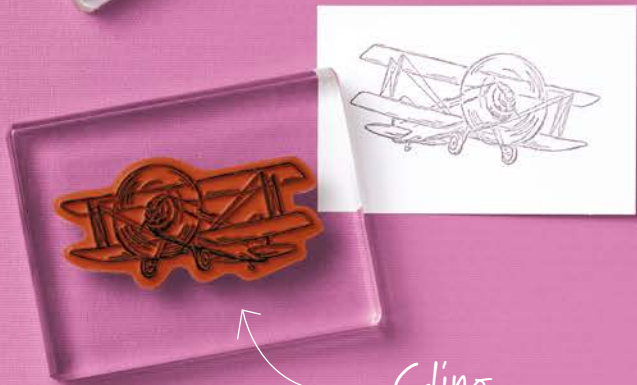

stamp & SHOUT!

Stamps are our bread and butter—we just can't get enough of them! Whether you use photopolymer or cling, each image you ink and press onto your paper will come to life with our carefully designed and artfully detailed stamps.

Cling

Our red rubber cling stamps are a great choice for getting sharp, detailed images on your paper crafts.