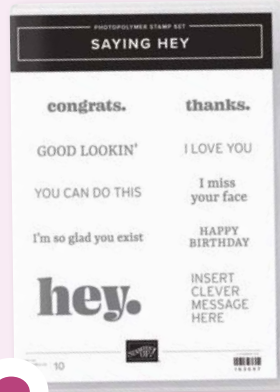

1.

Get Groovy

PAPER SNIPS SCISSORS
103579 | \$21.00 AUD | \$25.25 NZD

Fussy cut your stamped images like a pro. These precision snips will help you get into any groove.

2.

Stuck On You

MULTIPURPOSE LIQUID GLUE
110755 | \$10.50 AUD | \$12.75 NZD

Strong and dependable adhesive that sticks with you (like glue).

3.

Dynamic Dimension

STAMPIN' DIMENSIONALS™
104430 | \$7.50 AUD | \$9.00 NZD

When flat just flops, make it pop with dimension. Peel and stick!

4.

Heavenly Hues

CLASSIC STAMPIN' SPOTS™ ASSORTMENT
153183 | \$46.00 AUD | \$55.00 NZD

Sample a little taste of eight heavenly hues with this value-packed ink assortment.

5.

Block Solid

CLEAR BLOCK D • 118485
\$16.75 AUD | \$20.00 NZD
CLEAR BLOCK E • 118484
\$23.00 AUD | \$28.00 NZD

A transparent block puts you in control when you're stamping.

6.

Saying Hey

SAYING HEY
STAMP SET • 163697
\$30.00 AUD | \$36.00 NZD

This sentiment-only set has thoughts for many occasions, but you can choose any set you like in our online store.