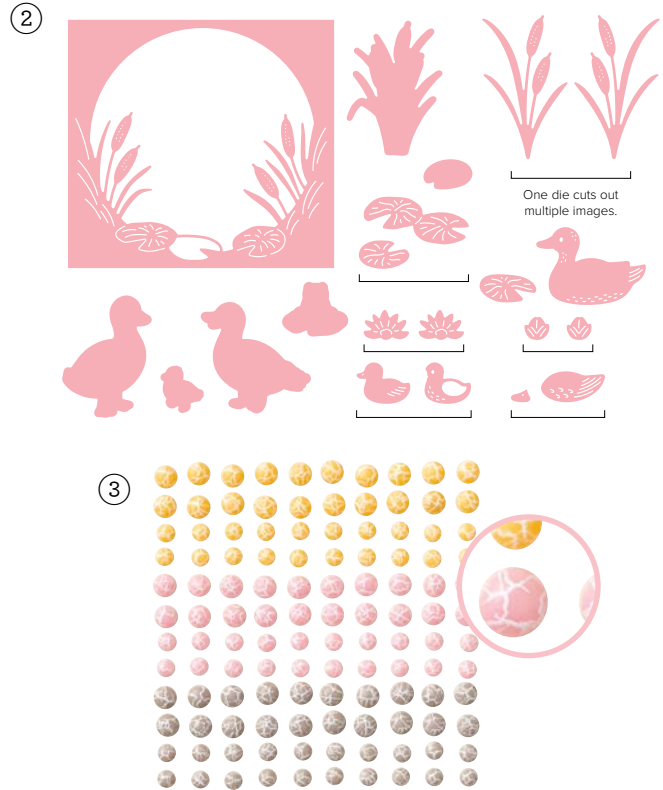

PRETTY IN PINK

PEACH PIE

BALMY BLUE

PRETTY PEACOCK

GRANNY APPLE GREEN

GRAY GRANITE

Lily pond lane

SUITE COLLECTION • 163354 | \$117.50 AUD | \$142.25 NZD

10% BUNDLED SAVINGS 1-2. CHARMING DUCK POND BUNDLE • 163350 | \$91.00 AUD + \$110.00 NZD \$81.75 AUD | \$99.00 NZD • Stamp Set + Dies

3. ADHESIVE-BACKED DAPPLED DOTS • 163353 | \$14.00 AUD | \$17.00 NZD • 120 pieces.