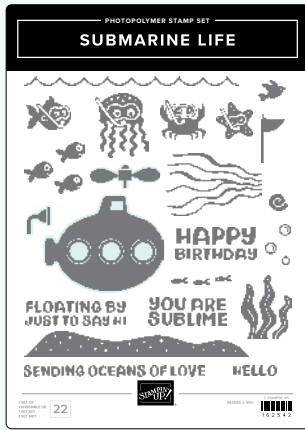

SUBMARINE LIFE STAMP SET • 162542 | $42.00 AUD | $51.00 NZD
SUBMARINE LIFE BUILDER PUNCH
162534 | $42.00 AUD | $51.00 NZD