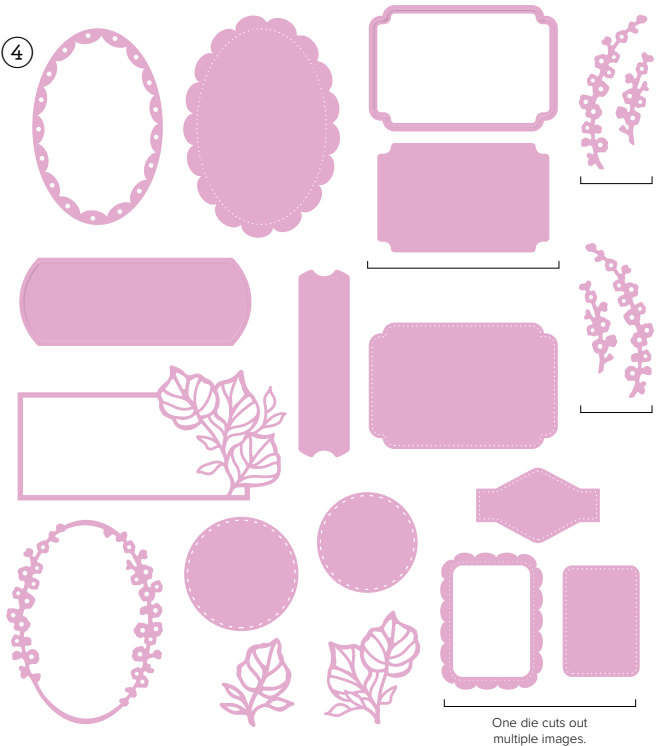

SUITE COLLECTION

SUITE COLLECTIONS

unbounded beauty

SUITE COLLECTION • 163390 | \$247.50 AUD | \$298.50 NZD

1

2

3

4