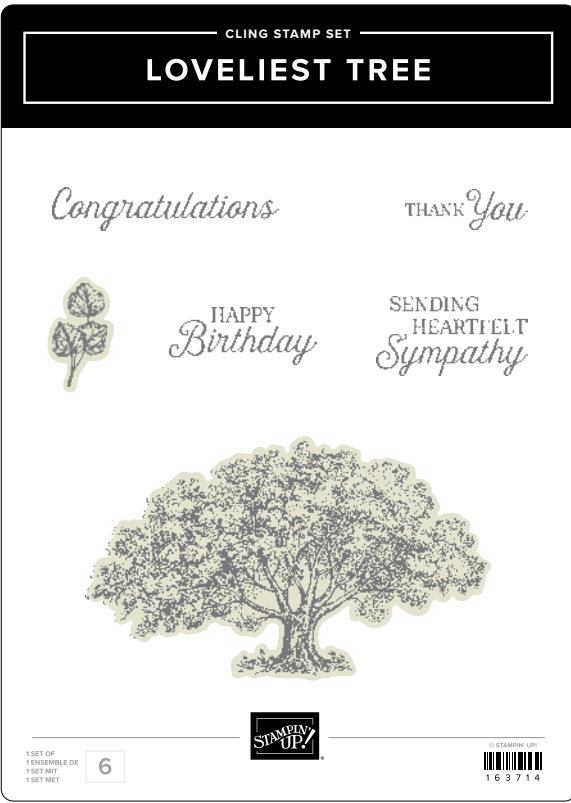

LOVELIEST TREE STAMP SET • 163714 | $35.00 AUD | $42.00 NZD
6 cling stamps.