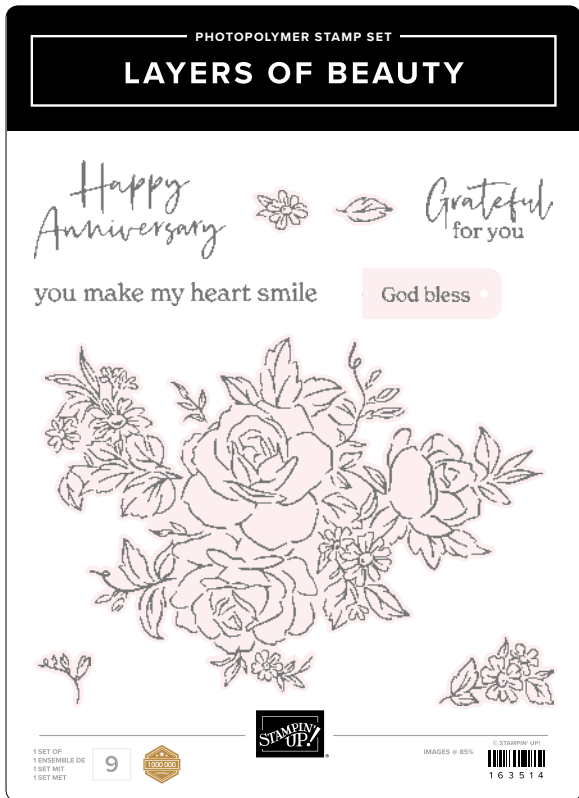

LAYERS OF BEAUTY STAMP SET
163514 | $35.00 AUD | $42.00 NZD
9 photopolymer stamps.

Inspired by Million Sales Achiever Shelly Godby