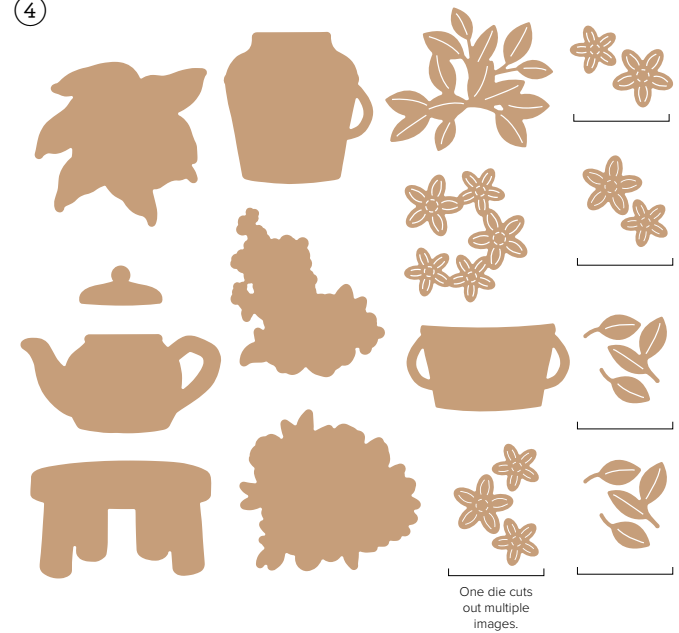

country woods

SUITE COLLECTION • 163418 | $266.00 AUD | $321.75 NZD

1

2

3

4

PETAL PINK

POOL PARTY

MISTY MOONLIGHT

PECAN PIE

BASIC BEIGE

SMOKY SLATE