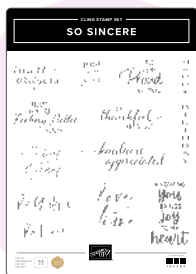

**SO SINCERE
STAMP SET • 162283**
$42.00 AUD | $51.00 NZD
Inspired by Million Sales Achiever Sandy Hancock