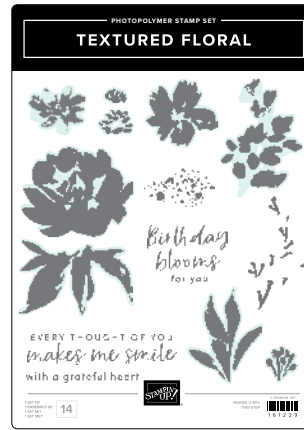

TEXTURED FLORAL STAMP SET • 161229 | $42.00 AUD | $51.00 NZD
TEXTURED FLORAL DIES • 161231 | $60.00 AUD | $72.00 NZD