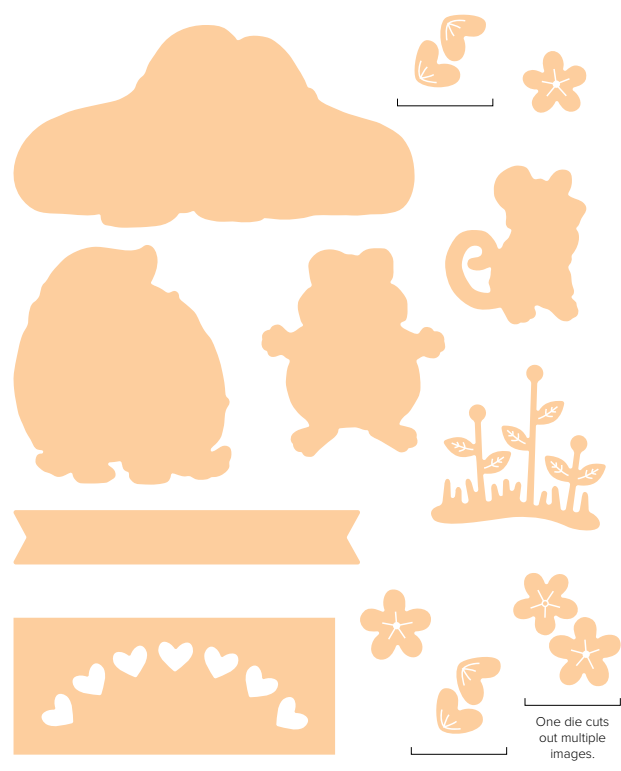

HEARTS & HUGS DIES • 163666 | $53.00 AUD | $63.00 NZD
12 dies. Largest die: 3-3/4" x 2" (9.5 x 5.1 cm).

BUNDLES