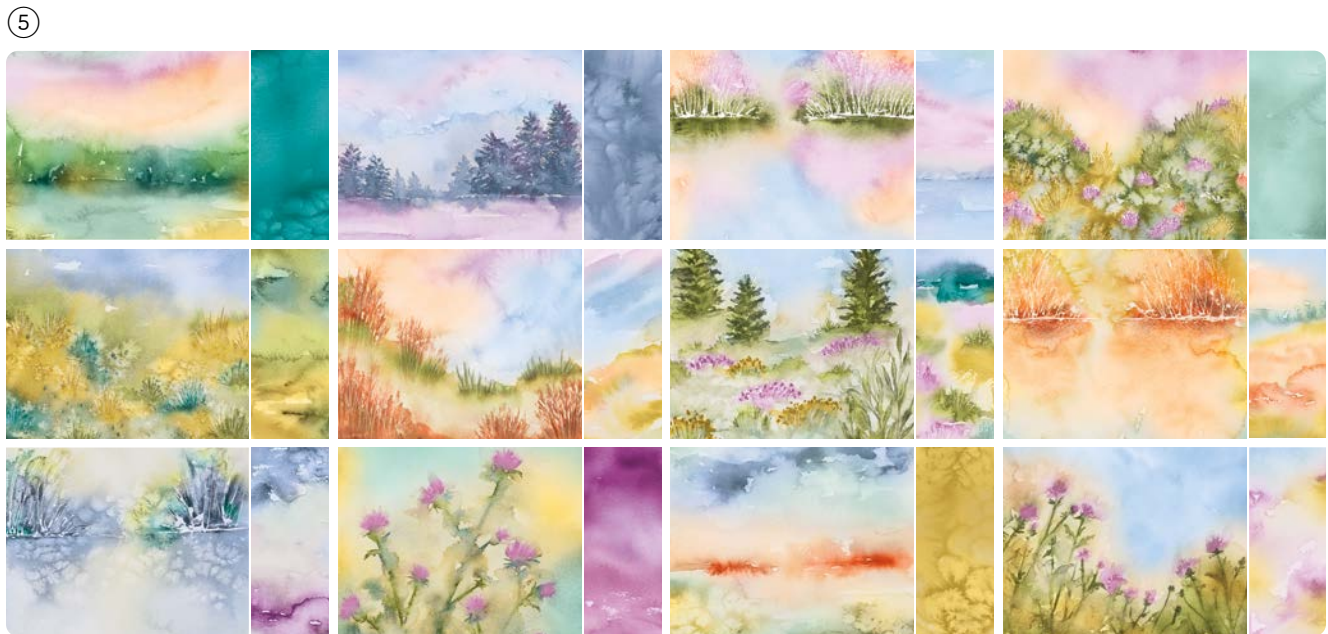

10% BUNDLED SAVINGS **1-2. THOUGHTFUL WISHES BUNDLE** • 163314 | $109.00 AUD | $131.00 NZD $98.00 AUD | $117.75 NZD • Stamp Set + Dies
3. ADHESIVE-BACKED PEARL TRIO • 163319 | $13.25 AUD | $15.75 NZD • 120 pieces. **4. THOUGHTFUL DESIGNS 12" X 12" (30.5 X 30.5 CM) SPECIALTY DESIGNER SERIES PAPER** • 163317 | $19.25 AUD | $23.25 NZD • 5 sheets.
5. THOUGHTFUL JOURNEY 6" X 6" (15.2 X 15.2 CM) DESIGNER SERIES PAPER • 163303 | $21.75 AUD | $26.25 NZD • 48 sheets.

► To order bundle items individually 1. THOUGHTFUL WISHES STAMP SET • 163305 | $44.00 AUD | $53.00 NZD • 10 cling stamps • Inspired by Million Sales Achiever Laurie Krauss 2. THOUGHTFUL WISHES DIES • 163313 | $65.00 AUD | $78.00 NZD • 11 dies. 4-7/8" x 2-1/2" (12.4 x 6.4 cm).