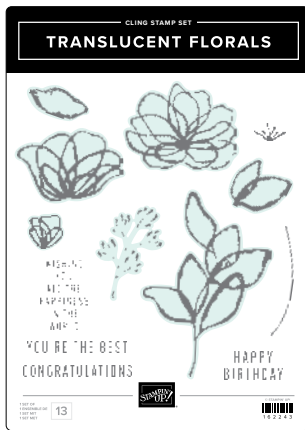

TRANSLUCENT FLORALS STAMP SET
162243 | $46.00 AUD | $55.00 NZD
TRANSLUCENT FLORALS DIES • 162252 | $60.00 AUD | $72.00 NZD